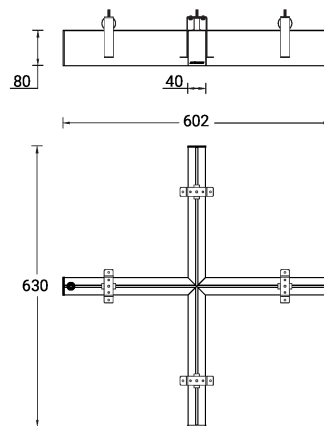

NYBRO 20 (NYB-80952-RE)

Product description

Down - X90° corner - 40x80 mm - 630 mm - Trimless

microPrim™

Luminaire Structure

- Die-cast aluminium end-caps and extruded aluminium profile with powder coating
- Passive thermal management
- Stainless steel fasteners in grade 304 with zinc flake coating (ZFC)
- PMMA diffuser with Opal (UGR <19) and micro prismatic (UGR <13) options for better glare control
- Integral control gear
- Cut the connection angle according to the shape
- Stainless steel brackets and screws for mounting
- Down light distribution only
- Wireless control available through Bluetooth connection
- Daylight and occupancy sensor options

Optic

Product colour

Special finishes upon request

NYBRO 20 (NYB-80952-RE)

Technical information

| | |
|----------------------|-----------------------|
| Material | Aluminium |
| Light source | 144 LED |
| Power | 25 W |
| Lumen | 1975 - 2390 lm |
| Efficacy | 79 - 96 lm/W |
| Driver option | Integral control gear |
| Driver | Constant current (CC) |

NYB-80952-RE

NYBRO 20 (NYB-80952-RE)**Accessory**

Continuous-coupler bracket
(40/50 mm Down profile)
A81881

Trimless-recessed mounting
bracket (40 mm Down profile)
A82481

DALI Control System
Control-DALI
