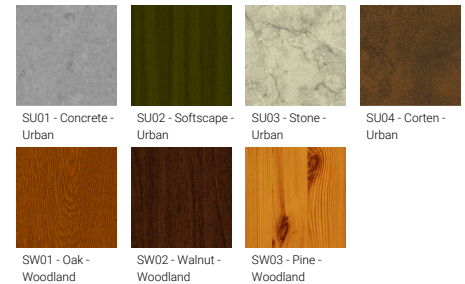

Optic

Product colour

Special finishes upon request

NYBRO 20 (NYB-80952-RE)

Technical information

| | |
|----------------------|-----------------------|
| Material | Aluminium |
| Light source | 144 LED |
| Power | 25 W |
| Lumen | 1975 - 2390 lm |
| Efficacy | 79 - 96 lm/W |
| Driver option | Integral control gear |
| Driver | Constant current (CC) |

| | |
|------------------------|---|
| Input voltage | 220-240 V 50/60 Hz |
| Optic | O, P |
| Optic value | Opal, Micro-prismatic |
| CCT / CRI | 3000K CRI80, 4000K CRI80 |
| Dimming type | On/Off, DALI |
| Product colours | Black, White, Matt Silver, Concrete - Urban, Softscape - Urban, Stone - Urban, Corten - Urban, Oak - Woodland, Walnut - Woodland, Pine - Woodland |
| Weight | 3.1 kg |