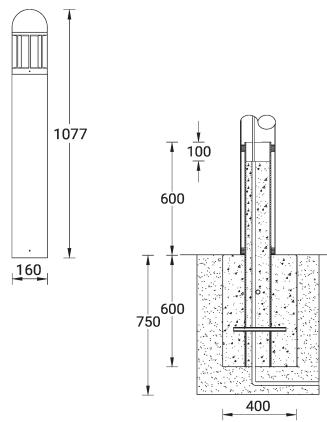

ATLANTIC 1 (AA-10086-1-SB)

Technical information

Light source	1 COB
Power	41 W
Lumen	2075 - 2133 lm
Efficacy	51 - 52 lm/W
Driver option	Integral control gear
Driver	Constant current (CC)
Input voltage	220-240 V 50/60 Hz
Optic	G

Optic value	360°
CCT / CRI	3000K CRI80, 4000K CRI80
Bug	B1-U3-G1, B1-U4-G1
ULR	47%
ULOR	47%
CIE flux code n°3	67
Dimming type	On/Off, 1-10V, DALI
Product colours	Black, Dark Grey, White, Matt Silver, Bronze, Concrete - Urban, Softscape - Urban, Stone - Urban, Corten - Urban, Oak - Woodland, Walnut - Woodland, Pine - Woodland

Weight	34.2 kg
Operating temperature	-20 °C to 50 °C
Cable	One IP68 connector supplied with 0.2 m of 3x1.0 sqmm outdoor cable
Through wiring	Single cable entry
Lens / Reflector / Optic	Opal toughened glass diffuser
Variants (1-10V, DALI)	Compatible with EN/ IEC 60598-2-22: Suitable for emergency installations as central supply, non-maintained (Z0)

AA-10086-1-SB