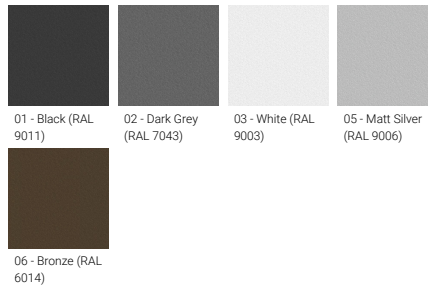

**Optic**

**Product colour**

**Special finishes upon request**

**EDINBURGH 5 (EDB-50041)**

**Technical information**

<b>Material</b>	Aluminium
<b>Light source</b>	3 LED
<b>Power</b>	8 W
<b>Lumen</b>	632 - 851 lm
<b>Efficacy</b>	79 - 106 lm/W
<b>Driver option</b>	Integral control gear
<b>Driver</b>	Constant current (CC)
<b>Input voltage</b>	220-240V 50/60Hz
<b>Optic</b>	N, M, W

<b>Optic value</b>	24°, 30°, 47°
<b>CCT / CRI</b>	2700K CRI80, 3000K CRI80, 4000K CRI80
<b>Bug</b>	B1-U0-G0
<b>ULR</b>	<1%
<b>ULOR</b>	<1%
<b>CIE flux code n°3</b>	100
<b>Dimming type</b>	On/Off
<b>Product colours</b>	Black, Dark Grey, White, Matt Silver, Bronze, Concrete - Urban, Softscape - Urban, Stone - Urban, Corten - Urban, Oak - Woodland, Walnut - Woodland, Pine - Woodland
<b>Weight</b>	1.5 kg