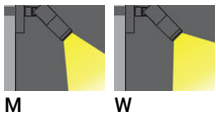

**EDINBURGH 5 (EDB-50041)**

microPrim™

**Luminaire Structure**

- Die-cast aluminium housing
- Pre-treated before powder coating ensuring high corrosion resistance
- Adjustable: Tilt 90° (Up) & 20° (Down), Rotation 350°
- Single cable entry
- One cable gland supplied with 0.5 m of 3x1.0 sqmm outdoor cable
- Stainless steel fasteners in grade 304 with zinc flake coating (ZFC)
- Durable silicone rubber gasket
- High-efficiency PMMA lens
- Clear toughened glass
- Integral control gear
- Tree strap mounting installation

**Optic**

**Product colour**

**Special finishes upon request**

**EDINBURGH 5 (EDB-50041)**

**Technical information**

<b>Material</b>	Aluminium
<b>Light source</b>	3 LED
<b>Power</b>	8 W
<b>Lumen</b>	632 - 851 lm
<b>Efficacy</b>	79 - 106 lm/W
<b>Driver option</b>	Integral control gear
<b>Driver</b>	Constant current (CC)
<b>Input voltage</b>	220-240V 50/60Hz
<b>Optic</b>	N, M, W

<b>Optic value</b>	24°, 30°, 47°
<b>CCT / CRI</b>	2700K CRI80, 3000K CRI80, 4000K CRI80
<b>Bug</b>	B1-U0-G0
<b>ULR</b>	<1%
<b>ULOR</b>	<1%
<b>CIE flux code n°3</b>	100
<b>Dimming type</b>	On/Off
<b>Product colours</b>	Black, Dark Grey, White, Matt Silver, Bronze, Concrete - Urban, Softscape - Urban, Stone - Urban, Corten - Urban, Oak - Woodland, Walnut - Woodland, Pine - Woodland
<b>Weight</b>	1.5 kg

<b>Operating temperature</b>	-20 °C to 50 °C
<b>EPA (m2)</b>	0.020
<b>Cable</b>	One cable gland supplied with 0.5 m of 3x1.0 sqmm outdoor cable
<b>Through wiring</b>	Single cable entry
<b>Lens / Reflector / Optic</b>	High-efficiency PMMA lens, Clear toughened glass
<b>MacAdam Ellipse</b>	3 SDCM
<b>Lifetime L90B10 (hours)</b>	> 120,000
<b>Lifetime L80B10 (hours)</b>	> 120,000
<b>Lifetime L80B50 (hours)</b>	> 120,000