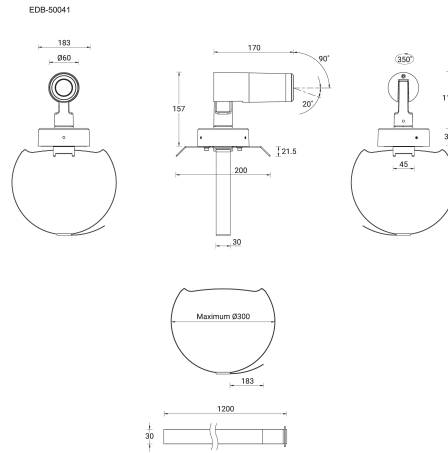

**EDINBURGH 5 (EDB-50041)**

microPrim™

**Luminaire Structure**

- Die-cast aluminium housing
- Pre-treated before powder coating ensuring high corrosion resistance
- Adjustable: Tilt 90° (Up) & 20° (Down), Rotation 350°
- Single cable entry
- One cable gland supplied with 0.5 m of 3x1.0 sqmm outdoor cable
- Stainless steel fasteners in grade 304 with zinc flake coating (ZFC)
- Durable silicone rubber gasket
- High-efficiency PMMA lens
- Clear toughened glass
- Integral control gear
- Tree strap mounting installation

**Optic**

**Product colour**

**Special finishes upon request**

**EDINBURGH 5 (EDB-50041)**

**Technical information**

<b>Material</b>	Aluminium
<b>Light source</b>	3 LED
<b>Power</b>	8 W
<b>Lumen</b>	632 - 851 lm
<b>Efficacy</b>	79 - 106 lm/W
<b>Driver option</b>	Integral control gear
<b>Driver</b>	Constant current (CC)
<b>Input voltage</b>	220-240V 50/60Hz
<b>Optic</b>	N, M, W

<b>Operating temperature</b>	-20 °C to 50 °C
<b>EPA (m2)</b>	0.020
<b>Cable</b>	One cable gland supplied with 0.5 m of 3x1.0 sqmm outdoor cable
<b>Through wiring</b>	Single cable entry
<b>Lens / Reflector / Optic</b>	High-efficiency PMMA lens, Clear toughened glass
<b>MacAdam Ellipse</b>	3 SDCM
<b>Lifetime L90B10 (hours)</b>	> 120,000
<b>Lifetime L80B10 (hours)</b>	> 120,000
<b>Lifetime L80B50 (hours)</b>	> 120,000