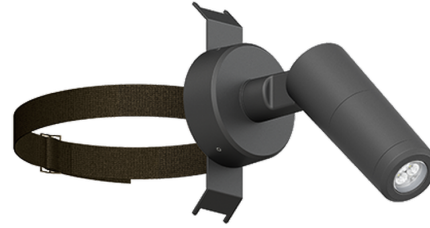

**EDINBURGH 5 (EDB-50041)**

microPrim™

**Luminaire Structure**

- Die-cast aluminium housing
- Pre-treated before powder coating ensuring high corrosion resistance
- Adjustable: Tilt 90° (Up) & 20° (Down), Rotation 350°
- Single cable entry
- One cable gland supplied with 0.5 m of 3x1.0 sqmm outdoor cable
- Stainless steel fasteners in grade 304 with zinc flake coating (ZFC)
- Durable silicone rubber gasket
- High-efficiency PMMA lens
- Clear toughened glass
- Integral control gear
- Tree strap mounting installation

**Optic**

**Product colour**

**Special finishes upon request**

**EDINBURGH 5 (EDB-50041)**

**Technical information**

<b>Material</b>	Aluminium
<b>Light source</b>	3 LED
<b>Power</b>	8 W
<b>Lumen</b>	632 - 851 lm
<b>Efficacy</b>	79 - 106 lm/W
<b>Driver option</b>	Integral control gear
<b>Driver</b>	Constant current (CC)
<b>Input voltage</b>	220-240V 50/60Hz
<b>Optic</b>	N, M, W

<b>Optic value</b>	24°, 30°, 47°
<b>CCT / CRI</b>	2700K CRI80, 3000K CRI80, 4000K CRI80
<b>Bug</b>	B1-U0-G0
<b>ULR</b>	<1%
<b>ULOR</b>	<1%
<b>CIE flux code n°3</b>	100
<b>Dimming type</b>	On/Off
<b>Product colours</b>	Black, Dark Grey, White, Matt Silver, Bronze, Concrete - Urban, Softscape - Urban, Stone - Urban, Corten - Urban, Oak - Woodland, Walnut - Woodland, Pine - Woodland
<b>Weight</b>	1.5 kg

<b>Operating temperature</b>	-20 °C to 50 °C
<b>EPA (m2)</b>	0.020
<b>Cable</b>	One cable gland supplied with 0.5 m of 3x1.0 sqmm outdoor cable
<b>Through wiring</b>	Single cable entry
<b>Lens / Reflector / Optic</b>	High-efficiency PMMA lens, Clear toughened glass
<b>MacAdam Ellipse</b>	3 SDCM
<b>Lifetime L90B10 (hours)</b>	> 120,000
<b>Lifetime L80B10 (hours)</b>	> 120,000
<b>Lifetime L80B50 (hours)</b>	> 120,000