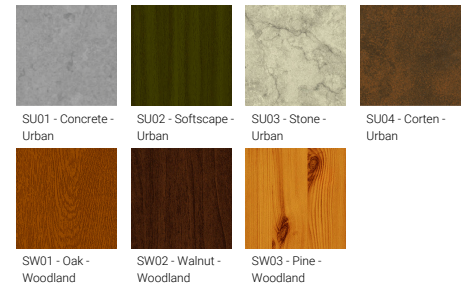

**Optic**

**Product colour**

**Special finishes upon request**

**EDINBURGH 5 (EDB-50041)**

**Technical information**

<b>Material</b>	Aluminium
<b>Light source</b>	3 LED
<b>Power</b>	8 W
<b>Lumen</b>	632 - 851 lm
<b>Efficacy</b>	79 - 106 lm/W
<b>Driver option</b>	Integral control gear
<b>Driver</b>	Constant current (CC)
<b>Input voltage</b>	220-240V 50/60Hz
<b>Optic</b>	N, M, W

<b>Optic value</b>	24°, 30°, 47°
<b>CCT / CRI</b>	2700K CRI80, 3000K CRI80, 4000K CRI80
<b>Bug</b>	B1-U0-G0
<b>ULR</b>	<1%
<b>ULOR</b>	<1%
<b>CIE flux code n°3</b>	100
<b>Dimming type</b>	On/Off
<b>Product colours</b>	Black, Dark Grey, White, Matt Silver, Bronze, Concrete - Urban, Softscape - Urban, Stone - Urban, Corten - Urban, Oak - Woodland, Walnut - Woodland, Pine - Woodland
<b>Weight</b>	1.5 kg