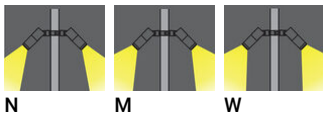

**EDINBURGH 7** (EDB-50061)

**Product description**

2 sides

microPrim™

**Luminaire Structure**

- Die-cast aluminium housing
- Pre-treated before powder coating ensuring high corrosion resistance
- Adjustable: Tilt 90° (Up) & 20° (Down), Rotation 350°
- Single cable entry
- One cable gland supplied with 0.5 m of 3x1.0 sqmm outdoor cable
- Stainless steel fasteners in grade 304 with zinc flake coating (ZFC)
- Durable silicone rubber gasket
- High-efficiency PMMA lens
- Clear toughened glass
- Integral control gear
- Pole clamp mounting installation

**Optic**

**Product colour**

**Special finishes upon request**

**EDINBURGH 7 (EDB-50061)**

**Technical information**

<b>Material</b>	Aluminium
<b>Light source</b>	2 x 3 LED
<b>Power</b>	16 W
<b>Lumen</b>	1264 - 1702 lm
<b>Efficacy</b>	79 - 106 lm/W
<b>Driver option</b>	Integral control gear
<b>Driver</b>	Constant current (CC)
<b>Input voltage</b>	220-240V 50/60Hz
<b>Optic</b>	N, M, W

<b>Operating temperature</b>	-20 °C to 50 °C
<b>EPA (m2)</b>	0.028
<b>Cable</b>	One cable gland supplied with 0.5 m of 3x1.0 sqmm outdoor cable
<b>Through wiring</b>	Single cable entry
<b>Lens / Reflector / Optic</b>	High-efficiency PMMA lens, Clear toughened glass
<b>MacAdam Ellipse</b>	3 SDCM
<b>Lifetime L90B10 (hours)</b>	> 120,000
<b>Lifetime L80B10 (hours)</b>	> 120,000
<b>Lifetime L80B50 (hours)</b>	> 120,000