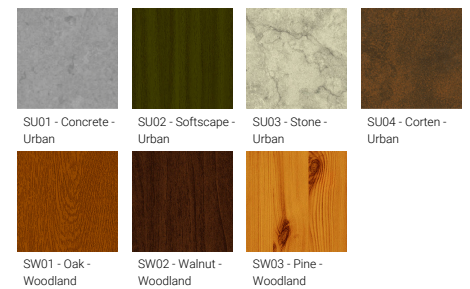

**Optic**

**Product colour**

**Special finishes upon request**

**EDINBURGH 7 (EDB-50061)**

**Technical information**

<b>Material</b>	Aluminium
<b>Light source</b>	2 x 3 LED
<b>Power</b>	16 W
<b>Lumen</b>	1264 - 1702 lm
<b>Efficacy</b>	79 - 106 lm/W
<b>Driver option</b>	Integral control gear
<b>Driver</b>	Constant current (CC)
<b>Input voltage</b>	220-240V 50/60Hz
<b>Optic</b>	N, M, W

<b>Optic value</b>	24°, 30°, 47°
<b>CCT / CRI</b>	2700K CRI80, 3000K CRI80, 4000K CRI80
<b>Bug</b>	B1-U0-G0
<b>ULR</b>	<1%
<b>ULOR</b>	<1%
<b>CIE flux code n°3</b>	100
<b>Dimming type</b>	On/Off
<b>Product colours</b>	Black, Dark Grey, White, Matt Silver, Bronze, Concrete - Urban, Softscape - Urban, Stone - Urban, Corten - Urban, Oak - Woodland, Walnut - Woodland, Pine - Woodland
<b>Weight</b>	2.5 kg