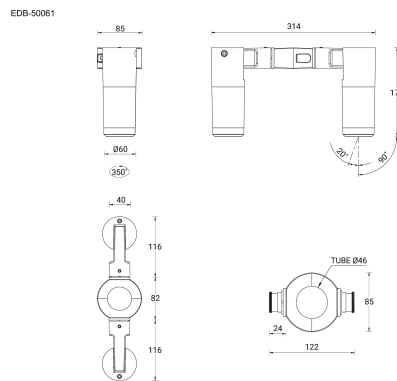

**EDINBURGH 7** (EDB-50061)

**Product description**

2 sides

microPrim™

**Luminaire Structure**

- Die-cast aluminium housing
- Pre-treated before powder coating ensuring high corrosion resistance
- Adjustable: Tilt 90° (Up) & 20° (Down), Rotation 350°
- Single cable entry
- One cable gland supplied with 0.5 m of 3x1.0 sqmm outdoor cable
- Stainless steel fasteners in grade 304 with zinc flake coating (ZFC)
- Durable silicone rubber gasket
- High-efficiency PMMA lens
- Clear toughened glass
- Integral control gear
- Pole clamp mounting installation

**Optic**

**Product colour**

**Special finishes upon request**

**EDINBURGH 7 (EDB-50061)**

**Technical information**

<b>Material</b>	Aluminium
<b>Light source</b>	2 x 3 LED
<b>Power</b>	16 W
<b>Lumen</b>	1264 - 1702 lm
<b>Efficacy</b>	79 - 106 lm/W
<b>Driver option</b>	Integral control gear
<b>Driver</b>	Constant current (CC)
<b>Input voltage</b>	220-240V 50/60Hz
<b>Optic</b>	N, M, W

<b>Operating temperature</b>	-20 °C to 50 °C
<b>EPA (m2)</b>	0.028
<b>Cable</b>	One cable gland supplied with 0.5 m of 3x1.0 sqmm outdoor cable
<b>Through wiring</b>	Single cable entry
<b>Lens / Reflector / Optic</b>	High-efficiency PMMA lens, Clear toughened glass
<b>MacAdam Ellipse</b>	3 SDCM
<b>Lifetime L90B10 (hours)</b>	> 120,000
<b>Lifetime L80B10 (hours)</b>	> 120,000
<b>Lifetime L80B50 (hours)</b>	> 120,000