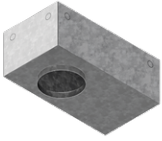

SIENA 1 (SIE-80011)

Accessory

Concrete box for SIENA 1
A83481