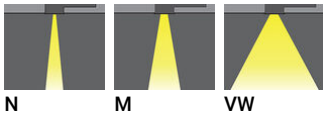

**SIENA 1 (SIE-80011)****Product description**

Ø150 mm

**Luminaire Structure**

- Die-cast aluminium housing
- Pre-treated before powder coating ensuring high corrosion resistance
- Single cable entry or two cable entries for through wiring upon request
- One IP68 connector supplied with 0.2 m of 3x1.0 sqmm outdoor cable
- Stainless steel fasteners in grade 304 with zinc flake coating (ZFC)
- Durable silicone rubber gasket
- High-efficiency PMMA lens
- Clear toughened glass
- Integral control gear

**Optic****N**      **M**      **VW****Product colour**

01 - Black (RAL 9011)      02 - Dark Grey (RAL 7043)      03 - White (RAL 9003)      05 - Matt Silver (RAL 9006)

06 - Bronze (RAL 6014)

**SIENA 1 (SIE-80011)**

<b>Product colours</b>	Black, Dark Grey, White, Matt Silver, Bronze
<b>Weight</b>	1.9 kg
<b>Operating temperature</b>	-20 °C to 50°C
<b>Cable</b>	One IP68 connector supplied with 0.2 m of 3x1.0 sqmm outdoor cable
<b>Through wiring</b>	Single cable entry or two cable entries for through wiring upon request
<b>Lens / Reflector / Optic</b>	High-efficiency PMMA lens, Clear toughened glass
<b>MacAdam Ellipse</b>	3 SDCM
<b>Variants (On/Off, 1-10V, DALI)</b>	Compatible with EN/ IEC 60598-2-22: Suitable for emergency installations as central supply, non-maintained (Z0)