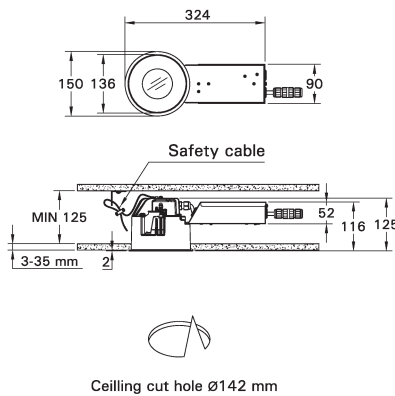

SIENA 1 (SIE-80011)

Technical information

Material	Aluminium
Light source	1 COB
Power	27 W
Lumen	2403 - 2984 lm
Efficacy	89 - 111 lm/W
Driver option	Integral control gear
Driver	Constant current (CC)
Input voltage	220-240V 50/60Hz

Optic	N, M, VW
Optic value	20°, 33°, 57°
CCT / CRI	2700K CRI80, 3000K CRI80, 4000K CRI80
Bug	B3-U0-G0
ULR	<1%
ULOR	0%, <1%
CIE flux code n°3	100
Dimming type	On/Off, 1-10V, DALI

Product colours	Black, Dark Grey, White, Matt Silver, Bronze
Weight	1.9 kg
Operating temperature	-20 °C to 50°C
Cable	One IP68 connector supplied with 0.2 m of 3x1.0 sqmm outdoor cable
Through wiring	Single cable entry or two cable entries for through wiring upon request
Lens / Reflector / Optic	High-efficiency PMMA lens, Clear toughened glass
MacAdam Ellipse	3 SDCM
Variants (On/Off, 1-10V, DALI)	Compatible with EN/ IEC 60598-2-22: Suitable for emergency installations as central supply, non-maintained (Z0)

SIE-80011