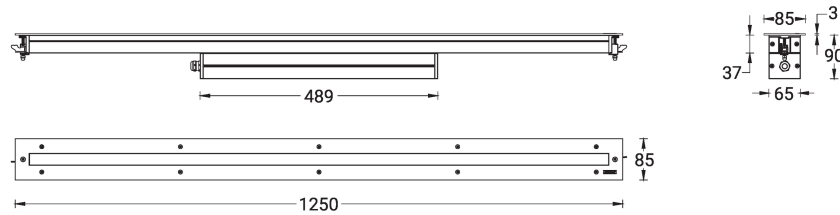

LIGHTALK 9 (LA-40002)

Technical information

Material	Aluminium
Light source	36 LED
Power	55 W
Lumen	3908 - 5703 lm
Efficacy	71 - 104 lm/W
Driver option	Integral control gear
Driver	Constant current (CC)
Input voltage	220-240 V 50/60 Hz
Optic	VN, N, M, W, E

Optic value	12°, 14°, 24°, 44°, 18° x35°
CCT / CRI	3000K CRI80, 4000K CRI80
Bug	B3-U1-G0, B4-U1-G0
ULR	48%, 49%, 52%
ULOR	48%, 49%, 52%
CIE flux code n°3	13, 15, 22, 39, 7
Dimming type	On/Off, 1-10V, DALI
Product colours	Black, Dark Grey, White, Matt Silver, Bronze, Concrete - Urban, Softscape - Urban, Stone - Urban, Corten - Urban, Oak - Woodland, Walnut - Woodland, Pine - Woodland
Weight	6.6 kg

Operating temperature	-20 °C to 40 °C
Cable	One IP67 connector supplied with 0.2 m of 3x1.0 sqmm outdoor cable
Through wiring	Single cable entry, through wiring upon request
Lens / Reflector / Optic	Clear toughened glass
MacAdam Ellipse	3 SDCM
Lifetime L90B10 (hours)	> 120,000
Lifetime L80B10 (hours)	> 120,000
Lifetime L80B50 (hours)	> 120,000
Variants (On/Off, 1-10V, DALI)	Compatible with EN/ IEC 60598-2-22: Suitable for emergency installations as central supply, non-maintained (ZO)

LA-40002