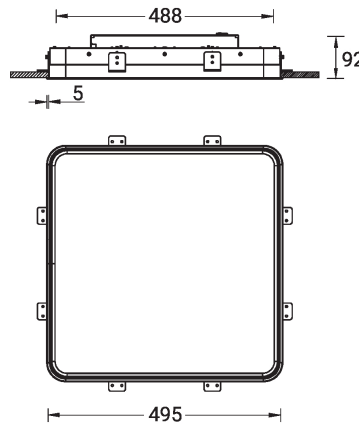

ARDEN 1 (ARD-80021)

Technical information

Material	Aluminium
Light source	480 LED
Power	41 W
Lumen	4805 - 5504 lm
Efficacy	117 - 134 lm/W
Driver option	Remote driver (included)
Driver	Constant current (CC)
Input voltage	220-240 V 50/60 Hz
Optic	O, P

Optic value	108°, 93°
CCT / CRI	3000K CRI80, 4000K CRI80
Bug	B2-U0-G1
ULR	<1%
ULOR	<1%
CIE flux code n°3	96, 97
Dimming type	On/Off, 1-10V, DALI
Product colours	Black, White, Matt Silver, Concrete - Urban, Softscape - Urban, Stone - Urban, Corten - Urban, Oak - Woodland, Walnut - Woodland, Pine - Woodland
Weight	5.1 kg

Operating temperature	-20 °C to 40 °C
Lens / Reflector / Optic	PMMA diffuser with Opal (UGR <19) and micro prismatic (UGR <13) options for better glare control
MacAdam Ellipse	3 SDCM
Lifetime L90B10 (hours)	> 23,000
Lifetime L80B10 (hours)	> 45,000
Lifetime L80B50 (hours)	> 50,000
Variants (On/Off, 1-10V, DALI)	Compatible with EN/ IEC 60598-2-22: Suitable for emergency installations as central supply, non-maintained (Z0)

ARD-80021