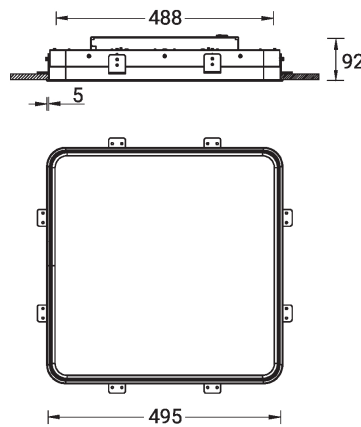

ARDEN 1 (ARD-80024)

Technical information

Material	Aluminium
Light source	1920 LED
Power	60 W
Lumen	1815 lm
Efficacy	30 lm/W
Driver option	Integral control gear
Driver	Constant current (CC)

Input voltage	220-240 V 50/60 Hz
Optic	O, P
Optic value	108°, 93°
CCT / CRI	RGBW40
Dimming type	Bluetooth
Product colours	Black, White, Matt Silver, Concrete - Urban, Softscape - Urban, Stone - Urban, Corten - Urban, Oak - Woodland, Walnut - Woodland, Pine - Woodland
Weight	5.1 kg

Operating temperature	-20 °C to 40 °C
Lens / Reflector / Optic	PMMA diffuser with Opal (UGR <19) and micro prismatic (UGR <13) options for better glare control
MacAdam Ellipse	3 SDCM
Lifetime L90B10 (hours)	> 23,000
Lifetime L80B10 (hours)	> 45,000
Lifetime L80B50 (hours)	> 50,000
Variants (Bluetooth)	Compatible with EN/ IEC 60598-2-22: Suitable for emergency installations as central supply, non-maintained (Z0)

ARD-80024