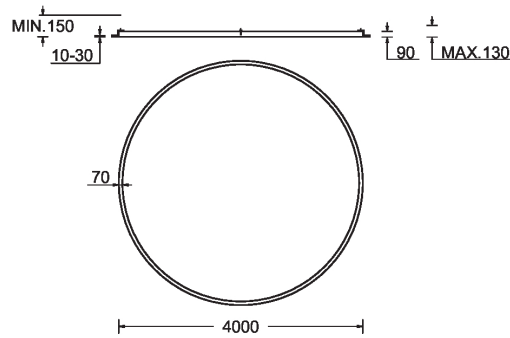

GAVLE 1 (GAV-80062)

Technical information

Material	Aluminium
Light source	3072 LED
Power	206 W
Lumen	21072 lm
Efficacy	102 lm/W
Driver option	Integral control gear

Driver	Constant current (CC)
Input voltage	220-240 V 50/60 Hz
Optic	0
Optic value	102°
CCT / CRI	TW (2700K - 6500K)
Dimming type	DALI

Product colours	Black, White, Matt Silver, Concrete - Urban, Softscape - Urban, Stone - Urban, Corten - Urban, Oak - Woodland, Walnut - Woodland, Pine - Woodland
Weight	27.2 kg
Operating temperature	-20 °C to 40 °C
Variants (DALI)	Compatible with EN/ IEC 60598-2-22: Suitable for emergency installations as central supply, non-maintained (Z0)

GAV-80062