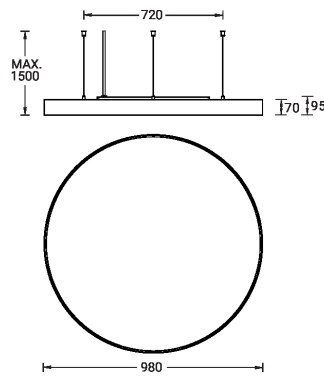

MALMO 4 (MAL-90043)

Technical information

Material	Aluminium
Light source	3744 LED
Power	187 W
Lumen	20221 lm
Efficacy	86 lm/W
Driver option	Integral control gear

Driver	Constant current (CC)
Input voltage	220-240 V 50/60 Hz
Optic	O, P
Optic value	107°, 94°
CCT / CRI	TW (2700K - 6500K)
Dimming type	DALI

Product colours	Black, White, Matt Silver, Concrete - Urban, Softscape - Urban, Stone - Urban, Corten - Urban, Oak - Woodland, Walnut - Woodland, Pine - Woodland
Weight	12.8 kg
Operating temperature	-20 °C to 40 °C
Variants (DALI)	Compatible with EN/ IEC 60598-2-22: Suitable for emergency installations as central supply, non-maintained (Z0)

MAL-90043