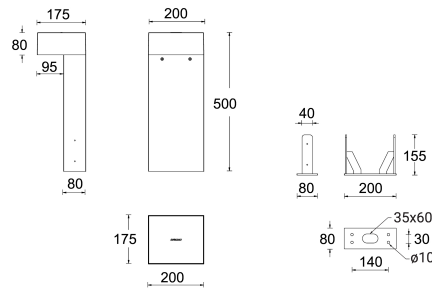

PRAGUE 2 (PRA-10011) (Version 2)

Technical information

Material	Aluminium
Light source	8 LED
Power	14 W
Lumen	1317 - 1594 lm
Efficacy	94 - 114 lm/W
Driver option	Integral control gear
Driver	Constant current (CC)
Input voltage	220-240 V 50/60 Hz
Optic	M, W, EW, T2, T3, T4, ME

Optic value	30°x21°, 53°x31°, 114°x63°, 140°x31°, 143°x53°, 129°x45°, 144°x37°
CCT / CRI	2700K CRI80, 3000K CRI80, 4000K CRI80
Bug	B0-U2-G0, B0-U2-G1, B0-U3-G1, B1-U3-G1
ULR	1%, 2%, 3%, 7%, 8%, 9%
ULOR	1%, 2%, 3%, 7%, 8%, 9%
CIE flux code n°3	95, 96, 97, 98
Dimming type	On/Off, 1-10V, DALI
Product colours	Black, Dark Grey, White, Matt Silver, Bronze, Concrete - Urban, Softscape - Urban, Stone - Urban, Corten - Urban, Oak - Woodland, Walnut - Woodland, Pine - Woodland
Weight	5.7 kg

Operating temperature	-20 °C to 40 °C
Cable	One IP68 connector supplied with 0.2 m of 3x1.0 sqmm outdoor cable
Through wiring	Single cable entry
Lens / Reflector / Optic	Clear toughened glass, High-efficiency PMMA lens
MacAdam Ellipse	3 SDCM
Lifetime L90B10 (hours)	> 90,000
Lifetime L80B10 (hours)	> 90,000
Lifetime L80B50 (hours)	> 90,000
Variants (On/Off, 1-10V, DALI)	Compatible with EN/ IEC 60598-2-22: Suitable for emergency installations as central supply, non-maintained (ZO)

PRA-10011