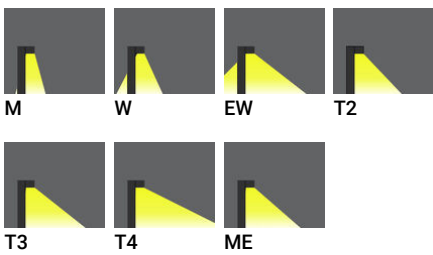

PRAGUE 2 (PRA-10011) (Version 2)

Product description

200x80 mm - 500 mm

microPrim™

DARKSKY APPROVED
Reduces light pollution
Certified by DarkSky.org

Luminaire Structure

- Die-cast aluminium housing and frame
- Extruded aluminium column
- Pre-treated before powder coating ensuring high corrosion resistance
- Single cable entry
- One IP68 connector supplied with 0.2 m of 3x1.0 sqmm outdoor cable
- Stainless steel fasteners in grade 304 with zinc flake coating (ZFC)
- Durable silicone rubber gasket
- Clear toughened glass
- High-efficiency PMMA lens
- Integral control gear

Optic

Product colour

Special finishes upon request

PRAGUE 2 (PRA-10011) (Version 2)

Technical information

Material	Aluminium
Light source	8 LED
Power	14 W
Lumen	1317 - 1594 lm
Efficacy	94 - 114 lm/W
Driver option	Integral control gear
Driver	Constant current (CC)
Input voltage	220-240 V 50/60 Hz
Optic	M, W, EW, T2, T3, T4, ME

Optic value	30°x21°, 53°x31°, 114°x63°, 140°x31°, 143°x53°, 129°x45°, 144°x37°
CCT / CRI	2700K CRI80, 3000K CRI80, 4000K CRI80
Bug	B0-U2-G0, B0-U2-G1, B0-U3-G1, B1-U3-G1
ULR	1%, 2%, 3%, 7%, 8%, 9%
ULOR	1%, 2%, 3%, 7%, 8%, 9%
CIE flux code n°3	95, 96, 97, 98
Dimming type	On/Off, 1-10V, DALI
Product colours	Black, Dark Grey, White, Matt Silver, Bronze, Concrete - Urban, Softscape - Urban, Stone - Urban, Corten - Urban, Oak - Woodland, Walnut - Woodland, Pine - Woodland
Weight	5.7 kg

Operating temperature	-20 °C to 40 °C
Cable	One IP68 connector supplied with 0.2 m of 3x1.0 sqmm outdoor cable
Through wiring	Single cable entry
Lens / Reflector / Optic	Clear toughened glass, High-efficiency PMMA lens
MacAdam Ellipse	3 SDCM
Lifetime L90B10 (hours)	> 90,000
Lifetime L80B10 (hours)	> 90,000
Lifetime L80B50 (hours)	> 90,000
Variants (On/Off, 1-10V, DALI)	Compatible with EN/ IEC 60598-2-22: Suitable for emergency installations as central supply, non-maintained (ZO)