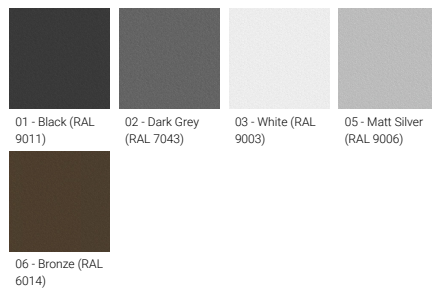

Optic

Product colour

Special finishes upon request

PRAGUE 2 (PRA-10011) (Version 2)

Technical information

Material	Aluminium
Light source	8 LED
Power	14 W
Lumen	1317 - 1594 lm
Efficacy	94 - 114 lm/W
Driver option	Integral control gear
Driver	Constant current (CC)
Input voltage	220-240 V 50/60 Hz
Optic	M, W, EW, T2, T3, T4, ME

Optic value	30°x21°, 53°x31°, 114°x63°, 140°x31°, 143°x53°, 129°x45°, 144°x37°
CCT / CRI	2700K CRI80, 3000K CRI80, 4000K CRI80
Bug	B0-U2-G0, B0-U2-G1, B0-U3-G1, B1-U3-G1
ULR	1%, 2%, 3%, 7%, 8%, 9%
ULOR	1%, 2%, 3%, 7%, 8%, 9%
CIE flux code n°3	95, 96, 97, 98
Dimming type	On/Off, 1-10V, DALI
Product colours	Black, Dark Grey, White, Matt Silver, Bronze, Concrete - Urban, Softscape - Urban, Stone - Urban, Corten - Urban, Oak - Woodland, Walnut - Woodland, Pine - Woodland
Weight	5.7 kg