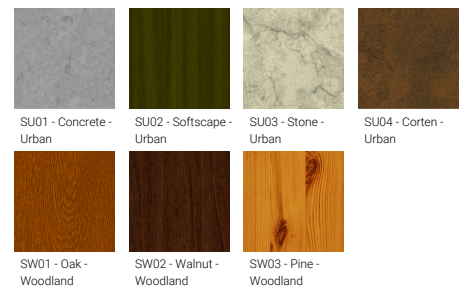

Optic

Product colour

Special finishes upon request

PRAGUE 2 (PRA-10011) (Version 2)

Technical information

Material	Aluminium
Light source	8 LED
Power	14 W
Lumen	1317 - 1594 lm
Efficacy	94 - 114 lm/W
Driver option	Integral control gear
Driver	Constant current (CC)
Input voltage	220-240 V 50/60 Hz
Optic	M, W, EW, T2, T3, T4, ME

Optic value	30°x21°, 53°x31°, 114°x63°, 140°x31°, 143°x53°, 129°x45°, 144°x37°
CCT / CRI	2700K CRI80, 3000K CRI80, 4000K CRI80
Bug	B0-U2-G0, B0-U2-G1, B0-U3-G1, B1-U3-G1
ULR	1%, 2%, 3%, 7%, 8%, 9%
ULOR	1%, 2%, 3%, 7%, 8%, 9%
CIE flux code n°3	95, 96, 97, 98
Dimming type	On/Off, 1-10V, DALI
Product colours	Black, Dark Grey, White, Matt Silver, Bronze, Concrete - Urban, Softscape - Urban, Stone - Urban, Corten - Urban, Oak - Woodland, Walnut - Woodland, Pine - Woodland
Weight	5.7 kg