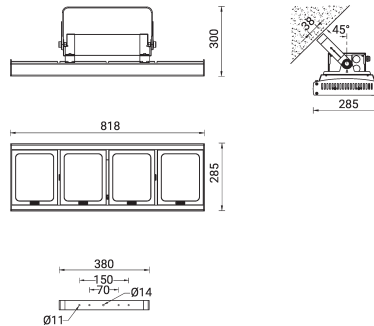

POWERVISION 4 (PW49-GP106)

Technical information

Material	Aluminium
Light source	96 LED
Power	104 W
Lumen	12210 - 14092 lm
Efficacy	117 - 136 lm/W
Driver option	Integral control gear
Driver	Constant current (CC)
Input voltage	220-240 V 50/60 Hz

Optic	M, W, EW, T2, T3, T4
Optic value	30°, 53°, 124°, 142°x53°, 141°x69°, 99°x78°
CCT / CRI	3000K CRI80, 4000K CRI80
Dimming type	On/Off, 1-10V, DALI
Product colours	Black, Dark Grey, White, Matt Silver, Bronze, Concrete - Urban, Softscape - Urban, Stone - Urban, Corten - Urban, Oak - Woodland, Walnut - Woodland, Pine - Woodland
Weight	17.8 kg
Operating temperature	-20 °C to 40 °C
Cable	One IP68 connector supplied with 0.2 m of 3x1.0 sqmm outdoor cable

Through wiring	Single cable entry, through wiring upon request
Lens / Reflector / Optic	Clear toughened glass
MacAdam Ellipse	3 SDCM
Lifetime L90B10 (hours)	> 90,000
Lifetime L80B10 (hours)	> 90,000
Lifetime L80B50 (hours)	> 90,000
Variants (On/Off, 1-10V, DALI)	Compatible with EN/ IEC 60598-2-22: Suitable for emergency installations as central supply, non-maintained (Z0)

PW49-GP106