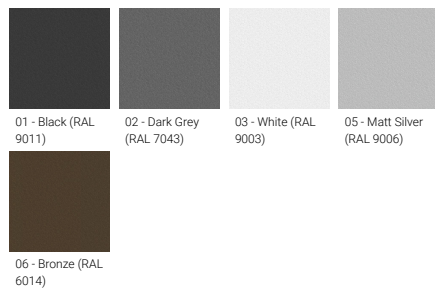

Product colour