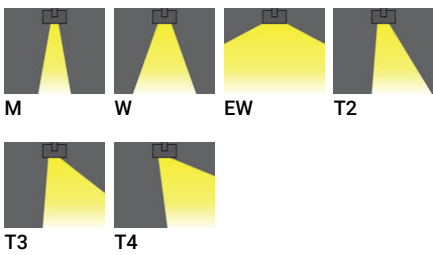

**POWERVISION 4 (PW49-GP106)**

**Luminaire Structure**

- Extruded aluminium housing
- Pre-treated before powder coating ensuring high corrosion resistance
- Thermal heat dissipation body
- Single cable entry, through wiring upon request
- One IP68 connector supplied with 0.2 m of 3x1.0 sqmm outdoor cable
- Stainless steel fasteners in grade 304 with zinc flake coating (ZFC)
- Durable silicone rubber gasket
- Clear toughened glass
- Integral control gear

**Optic**

**Product colour**

**Special finishes upon request**

**POWERVISION 4 (PW49-GP106)**

**Technical information**

<b>Material</b>	Aluminium
<b>Light source</b>	96 LED
<b>Power</b>	104 W
<b>Lumen</b>	12210 - 14092 lm
<b>Efficacy</b>	117 - 136 lm/W
<b>Driver option</b>	Integral control gear
<b>Driver</b>	Constant current (CC)
<b>Input voltage</b>	220-240 V 50/60 Hz

<b>Optic</b>	M, W, EW, T2, T3, T4
<b>Optic value</b>	30°, 53°, 124°, 142°x53°, 141°x69°, 99°x78°
<b>CCT / CRI</b>	3000K CRI80, 4000K CRI80
<b>Dimming type</b>	On/Off, 1-10V, DALI
<b>Product colours</b>	Black, Dark Grey, White, Matt Silver, Bronze, Concrete - Urban, Softscape - Urban, Stone - Urban, Corten - Urban, Oak - Woodland, Walnut - Woodland, Pine - Woodland
<b>Weight</b>	17.8 kg
<b>Operating temperature</b>	-20 °C to 40 °C
<b>Cable</b>	One IP68 connector supplied with 0.2 m of 3x1.0 sqmm outdoor cable