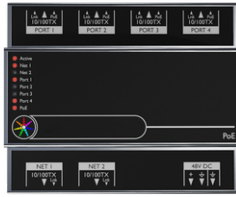

Gavle 1000

GAVLE 6 (GAV-90314)

Accessory

SLESA-U9, DMX Controller 256 CH
A60491

SLESA-U11, DMX Controller 1024 CH
A66891

STICK-KE1, DMX Controller 1024 CH
A60791

Supply cable surface mounting box
A80981

TPC (Touch Panel Controller) & EXT (Extension) 1 Universe
A64491

PoE Connect
A64591

TPC Touch Screen & LPC Controller DMX 2 Universe
A64691

DMX/RDM Splitter - 1 channel input, 4 channels output
A64791

Cloud Remote Management
A64991

STICK-KE2, DMX Controller 1024 CH
A65091