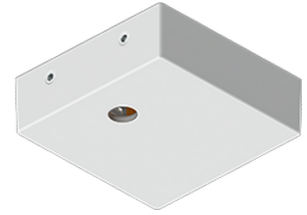

- Remote driver (included)
- Stainless steel, adjustable, suspension (1.5 m) complete with electrical wires in white for mounting
- Up and down light distribution options
- Wireless control available through Bluetooth connection

Gavle 1000

GAVLE 6 (GAV-90314)

Accessory

SLESA-U9, DMX Controller 256 CH
A60491

SLESA-U11, DMX Controller 1024 CH
A66891

STICK-KE1, DMX Controller 1024 CH
A60791

Supply cable surface mounting box
A80981

TPC (Touch Panel Controller) & EXT (Extension) 1 Universe
A64491

PoE Connect
A64591

TPC Touch Screen & LPC Controller DMX 2 Universe
A64691

DMX/RDM Splitter - 1 channel input, 4 channels output
A64791

Cloud Remote Management
A64991

STICK-KE2, DMX Controller 1024 CH
A65091