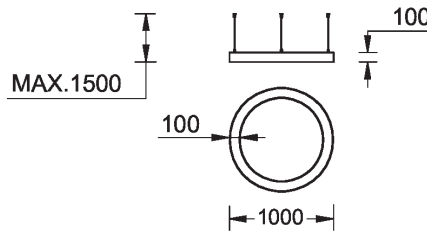

GAVLE 6 (GAV-90314)

Technical information

Material	Aluminium
Light source	2688 & 2688 LED
Power	186 W
Lumen	7127 lm
Efficacy	38 lm/W
Driver option	Remote driver (included)

Driver	Constant current (CC)
Input voltage	220-240 V 50/60 Hz
Optic	0
Optic value	102°
CCT / CRI	RGBW30, RGBW40
Dimming type	DMX, DMX/RDM

Product colours	Black, White, Matt Silver, Concrete - Urban, Softscape - Urban, Stone - Urban, Corten - Urban, Oak - Woodland, Walnut - Woodland, Pine - Woodland
Weight	11.7 kg
Operating temperature	-20 °C to 40 °C
Variants (DMX/RDM)	Compatible with EN/ IEC 60598-2-22: Suitable for emergency installations as central supply, non-maintained (Z0)

Gavle 1000