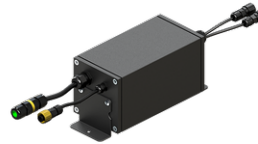

DMX splitter & amplifier within an IP65 box
A63991