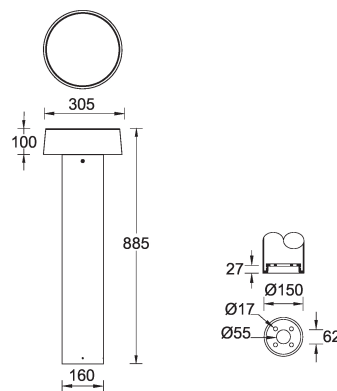

LIGHTZONE 2 (LZ-10894)

Technical information

Material	Aluminium
Light source	4 COB
Power	39 W
Lumen	2754 - 2814 lm
Efficacy	71 - 72 lm/W
Driver option	Integral control gear
Driver	Constant current (CC)
Input voltage	220-240 V 50/60 Hz

Optic	G
Optic value	180°
CCT / CRI	3000K CRI80, 4000K CRI80
Bug	B2-U0-G0
ULR	<1%
ULOR	<1%
CIE flux code n°3	100
Dimming type	On/Off, 1-10V, DALI

Product colours	Black, Dark Grey, White, Matt Silver, Bronze, Concrete - Urban, Softscape - Urban, Stone - Urban, Corten - Urban, Oak - Woodland, Walnut - Woodland, Pine - Woodland
Weight	9.0 kg
Operating temperature	-20 °C to 40 °C
Cable	One IP68 connector supplied with 0.2 m of 3x1.0 sqmm outdoor cable
Through wiring	Single cable entry
Lens / Reflector / Optic	High-efficiency optical reflector, Clear toughened glass
Variants (1-10V, DALI)	Compatible with EN/ IEC 60598-2-22: Suitable for emergency installations as central supply, non-maintained (Z0)

LZ-10894