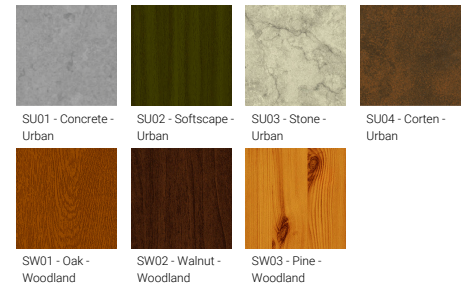

Special finishes upon request