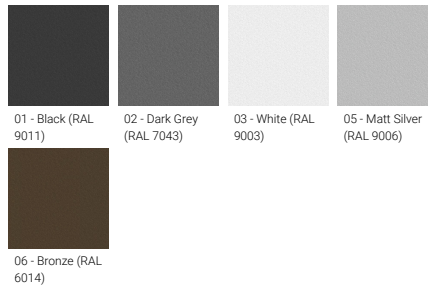

- Clear toughened glass
- Integral control gear

**Optic**

G

**Product colour**

**Special finishes upon request**

**LIGHTZONE 2 (LZ-10894)**

**Technical information**

<b>Material</b>	Aluminium
<b>Light source</b>	4 COB
<b>Power</b>	39 W
<b>Lumen</b>	2754 - 2814 lm
<b>Efficacy</b>	71 - 72 lm/W
<b>Driver option</b>	Integral control gear
<b>Driver</b>	Constant current (CC)
<b>Input voltage</b>	220-240 V 50/60 Hz