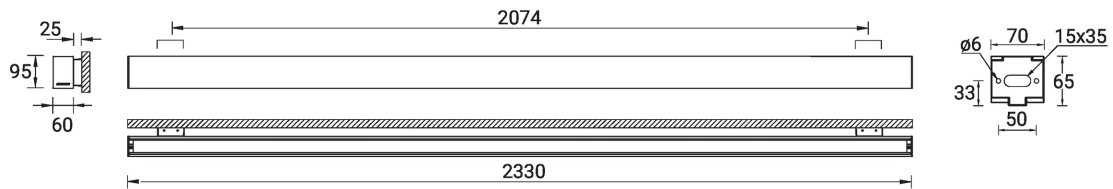

NYBRO 8 (NYB-30351)

Technical information

Material	Aluminium	Optic	O, P	Operating temperature	-20 °C to 40 °C
Light source	288 & 276 LED	Optic value	Opal, Micro-prismatic	MacAdam Ellipse	3 SDCM
Power	160 W	Optic (2nd)	O	Lifetime L90B10 (hours)	> 23,000
Lumen	11494 - 12964 lm	Optic (2nd) value	Opal	Lifetime L80B10 (hours)	> 45,000
Efficacy	115 - 130 lm/W	CCT / CRI	3000K CRI80, 4000K CRI80	Lifetime L80B50 (hours)	> 50,000
Driver option	Integral control gear	Dimming type	On/Off, 1-10V, DALI	Variants (On/Off, 1-10V, DALI)	Compatible with EN/ IEC 60598-2-22: Suitable for emergency installations as central supply, non-maintained (Z0)
Driver	Constant current (CC)	Product colours	Black, White, Matt Silver, Concrete - Urban, Softscape - Urban, Stone - Urban, Corten - Urban, Oak - Woodland, Walnut - Woodland, Pine - Woodland		
Input voltage	220-240 V 50/60 Hz	Weight	7.7 kg		

NYB-30351