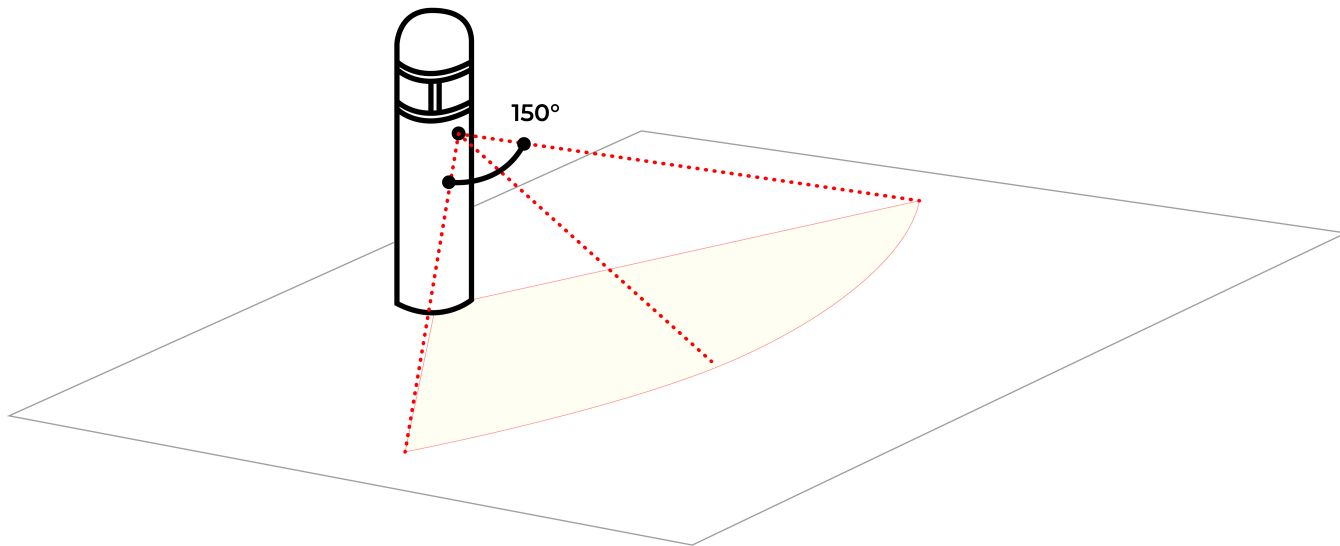

COLUMBUS

Adjustable sensor (5 seconds – 30 minutes)

30° ~ 150° Sensitivity

Sensor detection area: 9 m

CO-70098-1-1MS