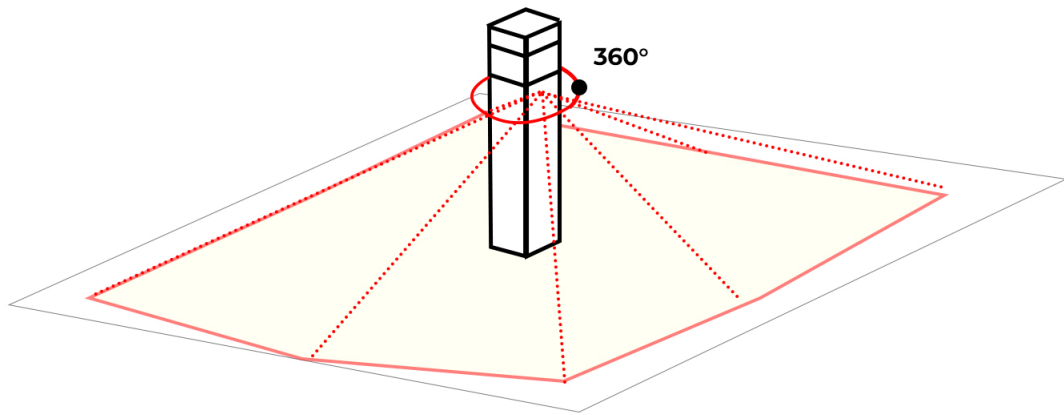

LIGHTSOFT

Adjustable sensor (10 - 150 seconds)

360° sensitivity

Sensor detection area: 7 - 10 m

LH-10821