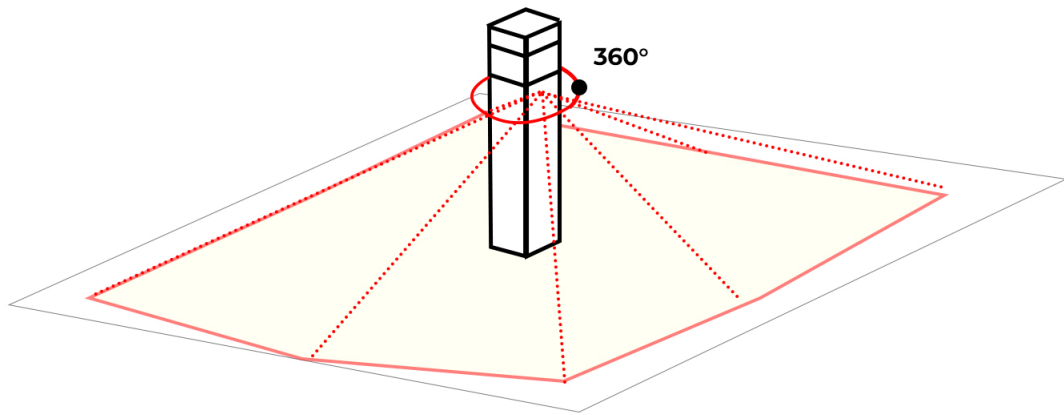

LIGHTSOFT

Adjustable sensor (10 - 150 seconds)

360° sensitivity

Sensor detection area: 7 - 10 m

LH-10823