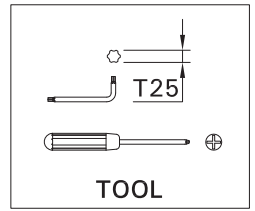

# SCE-AUGUSTA-1

Screw M5(2 pcs.) is included for installation luminaire