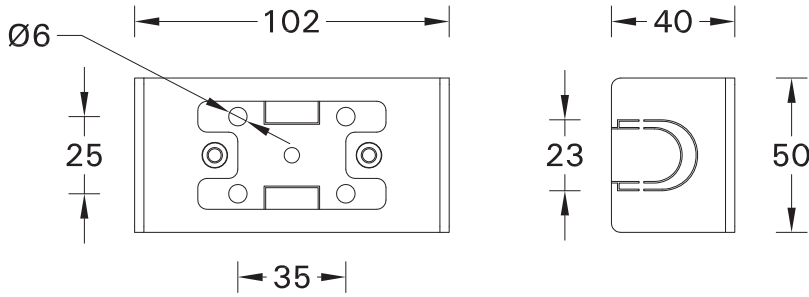

# SCE-AUGUSTA-1

Screw M5(2 pcs.) is included for installation luminaire