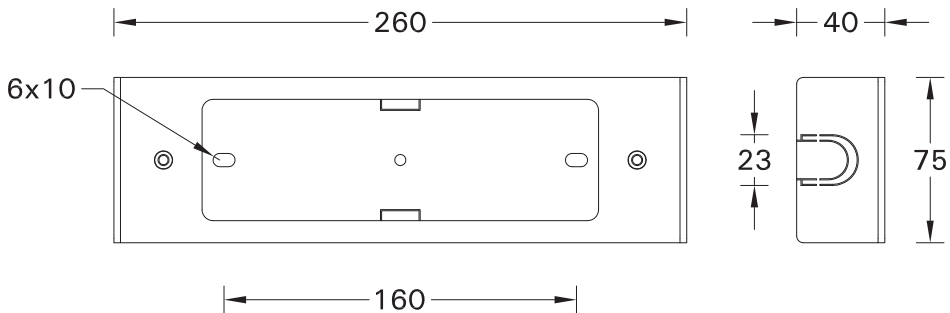

# SCE-AUGUSTA-3

Screw M5(2 pcs.) is included  
for installation luminaire