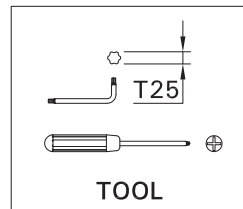

# SCE-AUGUSTA-3

Screw M5(2 pcs.) is included  
for installation luminaire