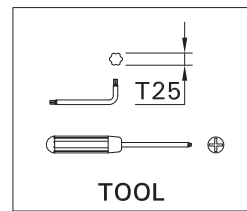

SCE-CINATI-1

Screw M5(4 pcs.) is included for installation luminaire