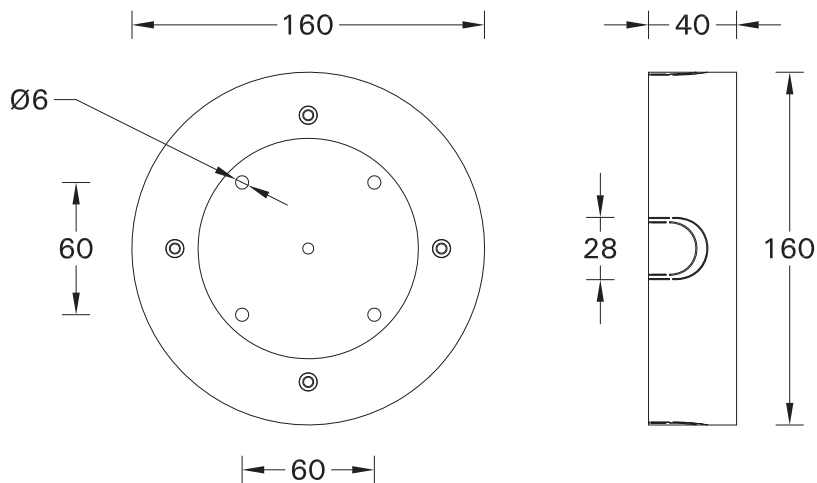

SCE-CINATI-1

Screw M5(4 pcs.) is included for installation luminaire