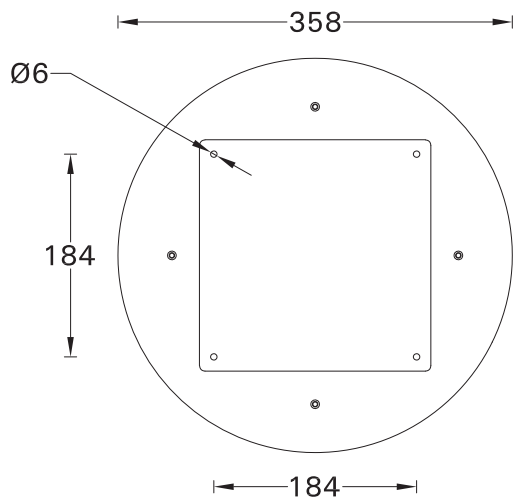

ITAC-1

Screw M5(2 pcs.) is included
for installation luminaire