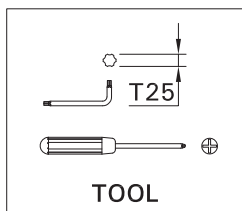

ITAC-1

Screw M5(2 pcs.) is included
for installation luminaire