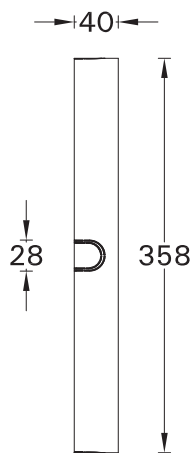

ITAC-1

Screw M5(2 pcs.) is included
for installation luminaire