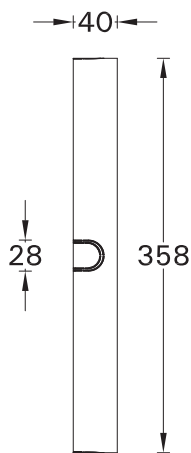

ITAC-2

Screw M5(2 pcs.) is included
for installation luminaire