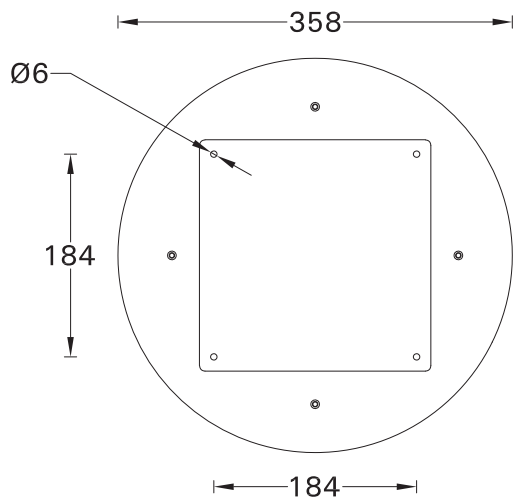

ITAC-2

Screw M5(2 pcs.) is included
for installation luminaire