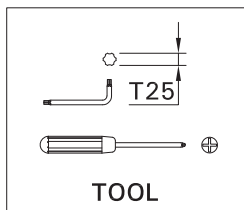

ITAC-2

Screw M5(2 pcs.) is included
for installation luminaire