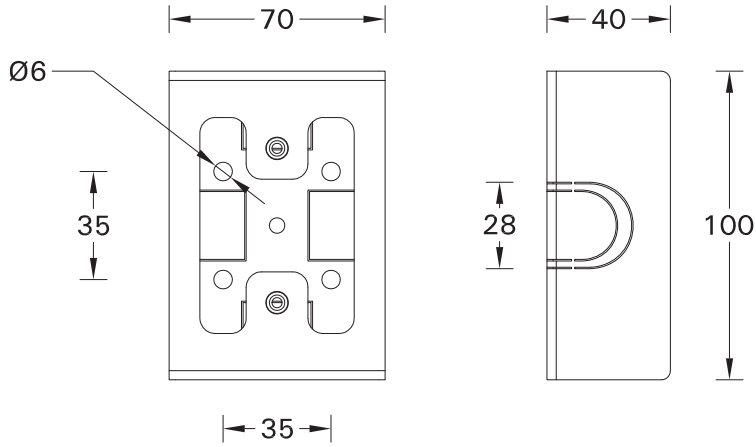

SCE-JET-1

Screw M4(2 pcs.) is included for installation luminaire