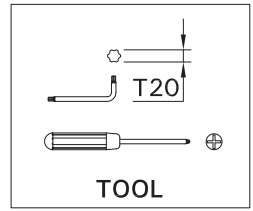

SCE-JET-1

Screw M4(2 pcs.) is included for installation luminaire