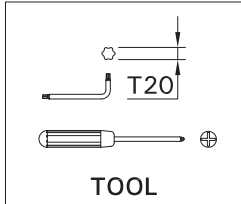

# SCE-JET-32

Screw M4(2 pcs.) is included for installation luminaire