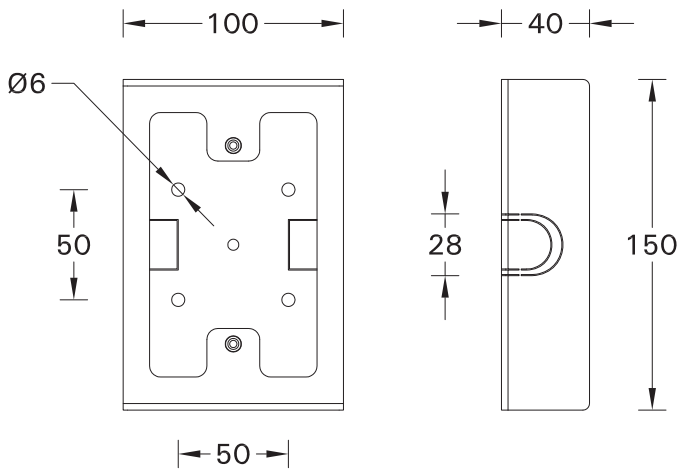

# SCE-JET-32

Screw M4(2 pcs.) is included for installation luminaire