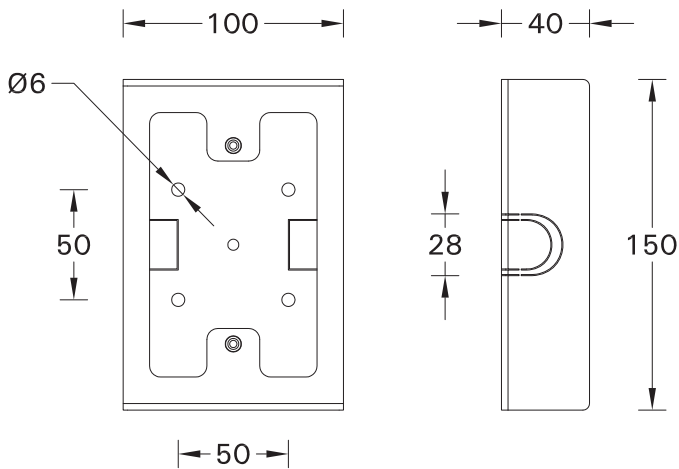

SCE-JET-35

Screw M4(2 pcs.) is included for installation luminaire