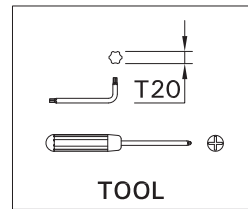

SCE-JET-35

Screw M4(2 pcs.) is included for installation luminaire