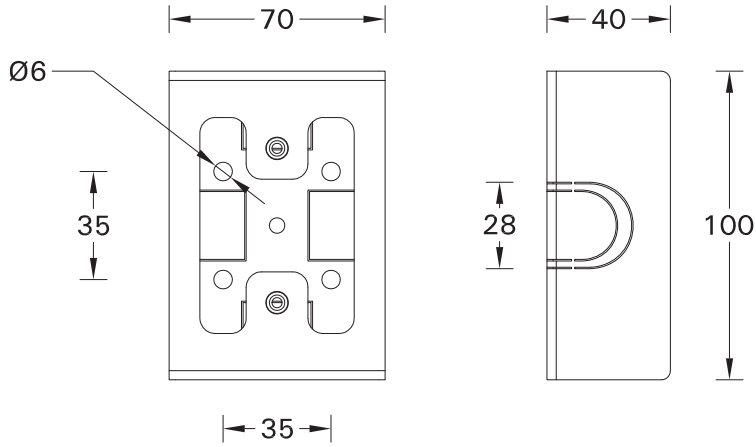

SCE-JET-4

Screw M4(2 pcs.) is included for installation luminaire