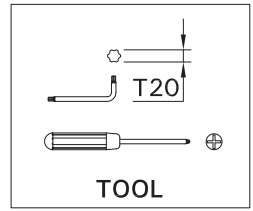

SCE-JET-4

Screw M4(2 pcs.) is included for installation luminaire