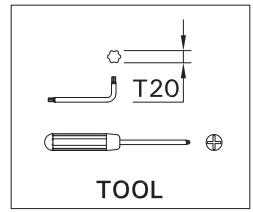

# SCE-LADOR-5

Screw M4(2 pcs.) is included  
for installation luminaire