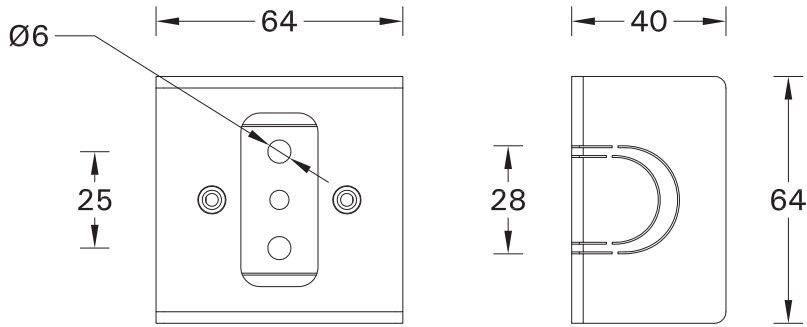

# SCE-LADOR-5

Screw M4(2 pcs.) is included  
for installation luminaire