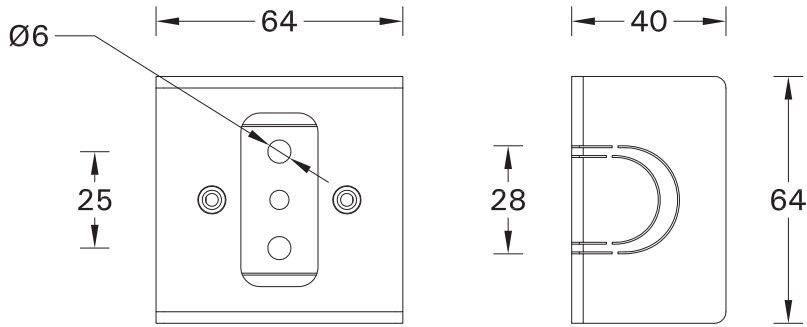

# SCE-LADOR-6

Screw M4(2 pcs.) is included for installation luminaire