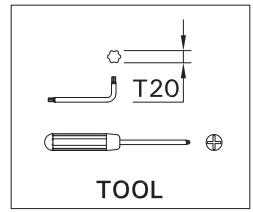

# SCE-LADOR-6

Screw M4(2 pcs.) is included for installation luminaire