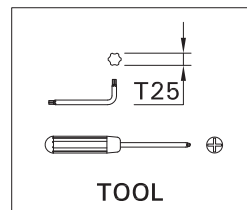

SCE-LADOR-7

Screw M5(2 pcs.) is included for installation luminaire