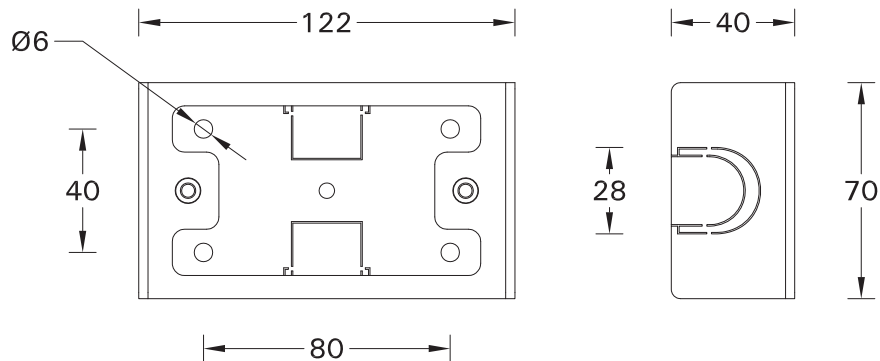

SCE-LADOR-7

Screw M5(2 pcs.) is included for installation luminaire