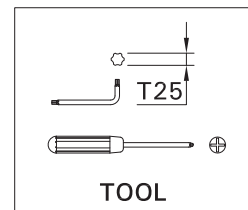

# SCE-LADOR-8

Screw M5(2 pcs.) is included for installation luminaire