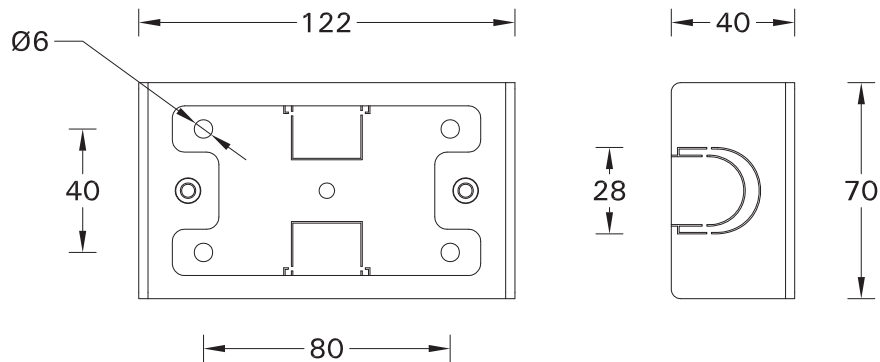

# SCE-LADOR-8

Screw M5(2 pcs.) is included for installation luminaire