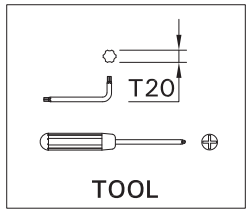

LIGHTWAVE-3

Screw M4(2 pcs.) is included for installation luminaire