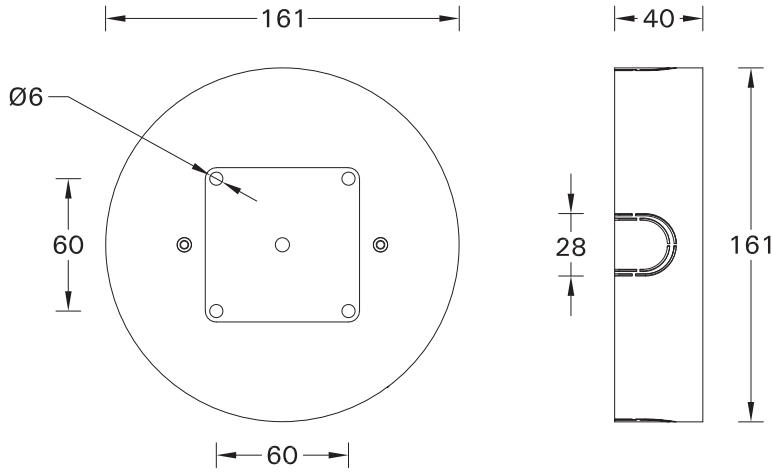

LIGHTWAVE-3

Screw M4(2 pcs.) is included for installation luminaire