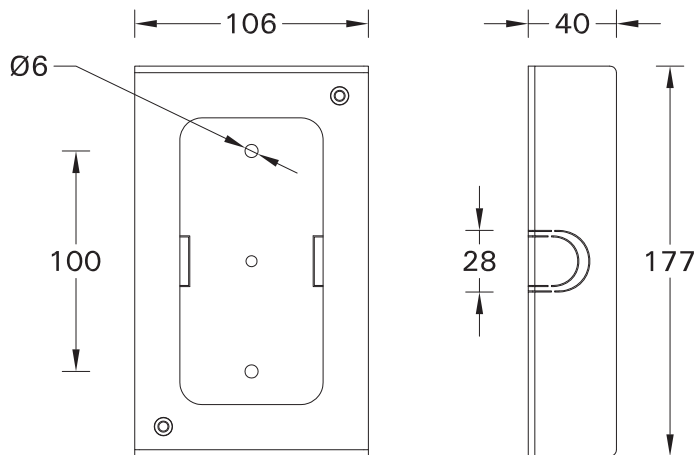

SCE-MARVIK-2

Screw M5(2 pcs.) is included for installation luminaire