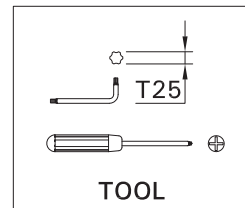

SCE-MARVIK-2

Screw M5(2 pcs.) is included for installation luminaire