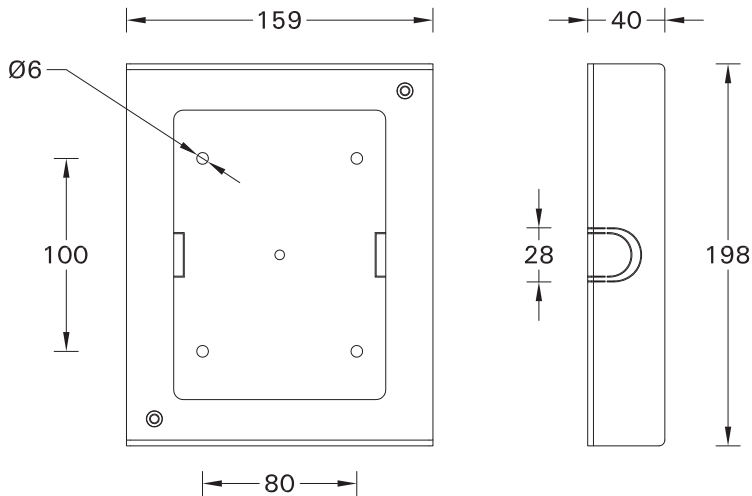

SCE-MARVIK-3

Screw M5(2 pcs.) is included for installation luminaire