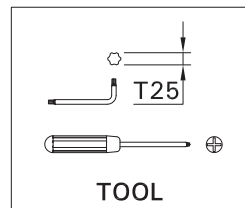

SCE-MARVIK-3

Screw M5(2 pcs.) is included for installation luminaire