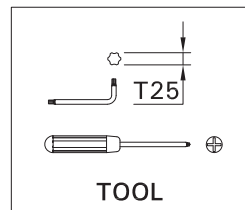

SCE-MARVIK-6

Screw M5(2 pcs.) is included for installation luminaire