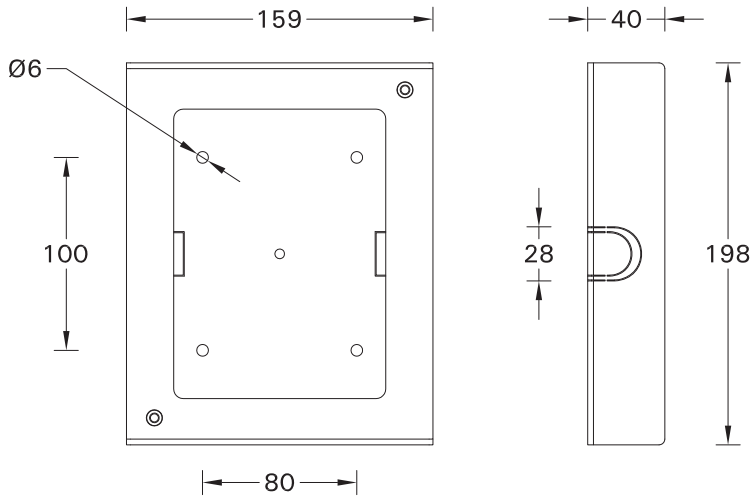

SCE-MARVIK-6

Screw M5(2 pcs.) is included for installation luminaire