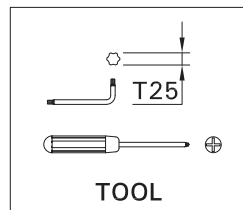

SCE-MATRIX-11

Screw M5(2 pcs.) is included
for installation luminaire