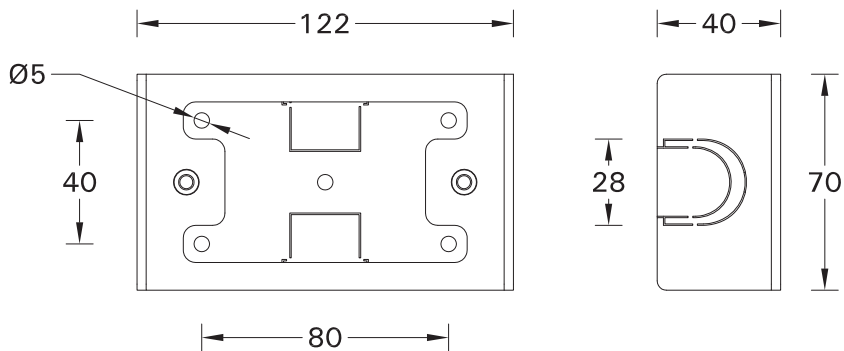

SCE-MATRIX-11

Screw M5(2 pcs.) is included
for installation luminaire