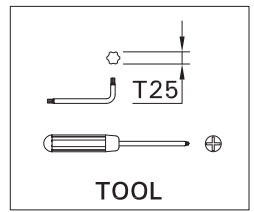

# SCE-MATRIX-12

Screw M5(2 pcs.) is included  
for installation luminaire