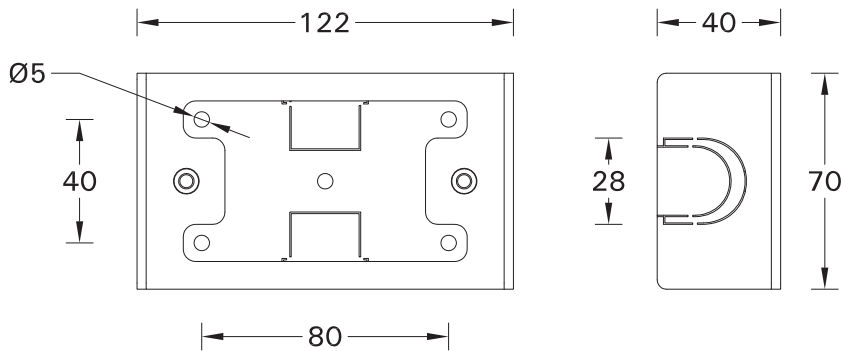

# SCE-MATRIX-12

Screw M5(2 pcs.) is included  
for installation luminaire