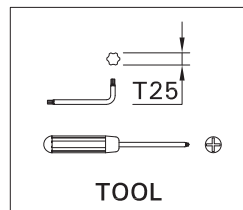

SCE-MATRIX-3

Screw M5(2 pcs.) is included
for installation luminaire