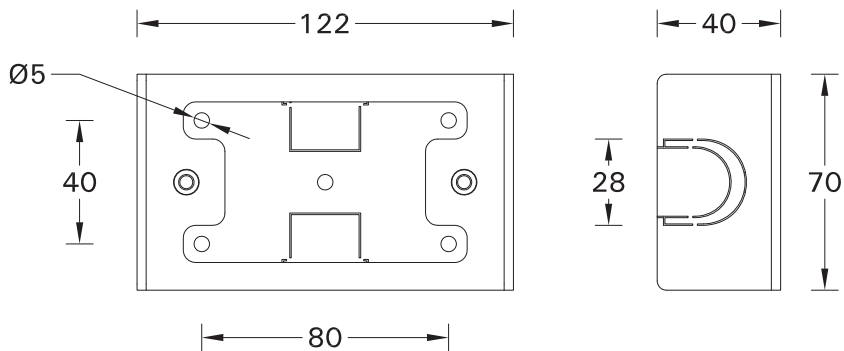

SCE-MATRIX-3

Screw M5(2 pcs.) is included
for installation luminaire