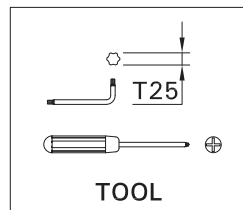

SCE-MATRIX-4

Screw M5(2 pcs.) is included
for installation luminaire