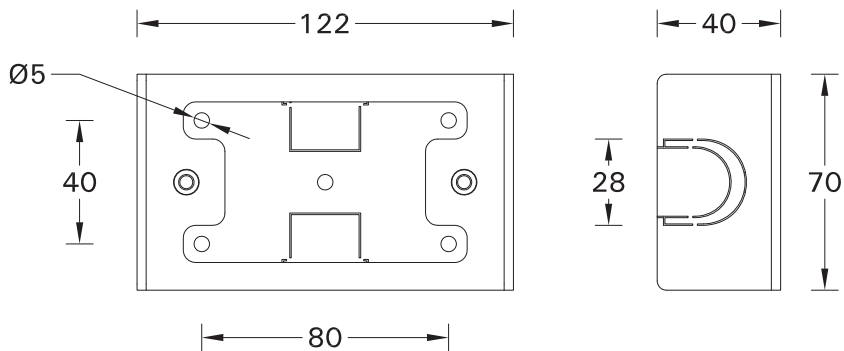

SCE-MATRIX-4

Screw M5(2 pcs.) is included
for installation luminaire