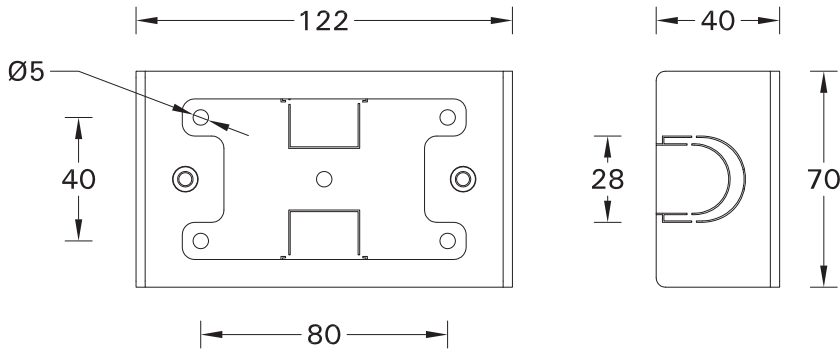

SCE-MATRIX-5

Screw M5(2 pcs.) is included
for installation luminaire