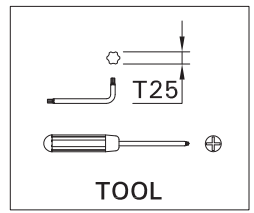

SCE-MATRIX-5

Screw M5(2 pcs.) is included
for installation luminaire