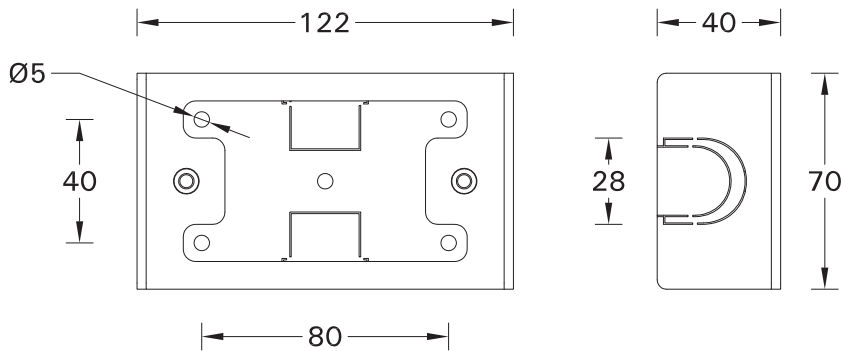

SCE-MATRIX-7

Screw M5(2 pcs.) is included
for installation luminaire