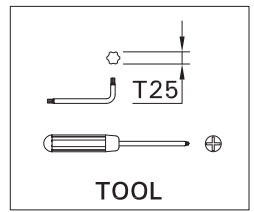

SCE-MATRIX-7

Screw M5(2 pcs.) is included
for installation luminaire