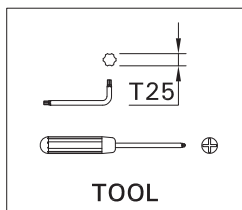

# SCE-PALETTA-3

Screw M5(2 pcs.) is included  
for installation luminaire