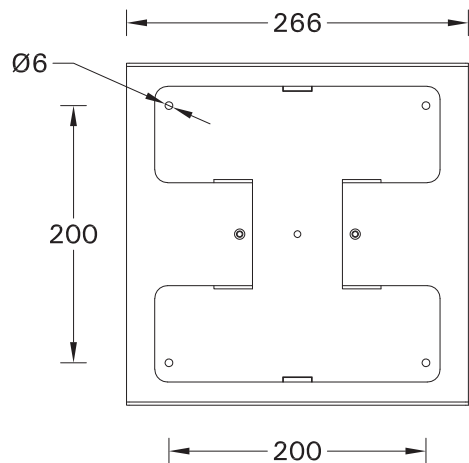

# SCE-PALETTA-3

Screw M5(2 pcs.) is included  
for installation luminaire