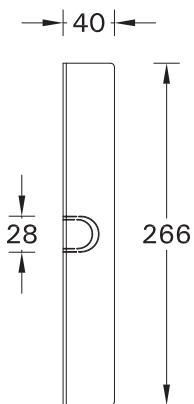

# SCE-PALETTA-3

Screw M5(2 pcs.) is included  
for installation luminaire