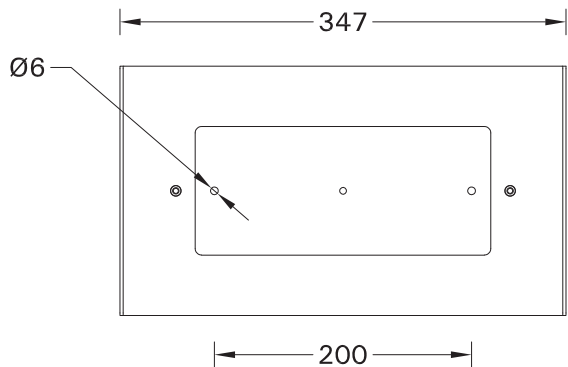

SCE-PALETTA-4

Screw M5(2 pcs.) is included for installation luminaire