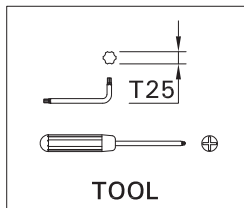

SCE-PALETTA-4

Screw M5(2 pcs.) is included for installation luminaire