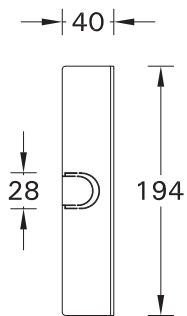

SCE-PALETTA-4

Screw M5(2 pcs.) is included for installation luminaire