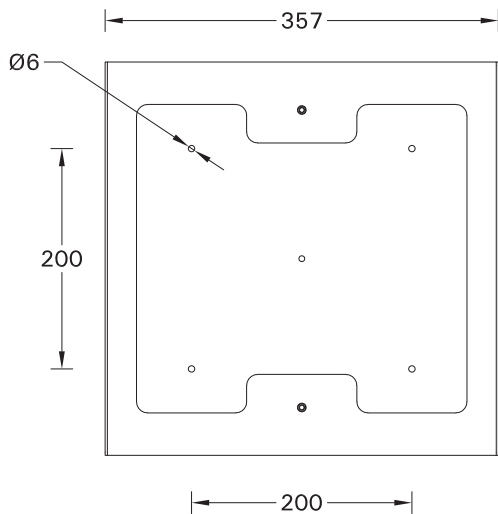

SCE-PALETTA-5

Screw M5(2 pcs.) is included for installation luminaire