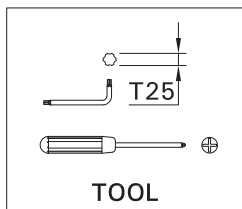

SCE-PALETTA-5

Screw M5(2 pcs.) is included for installation luminaire