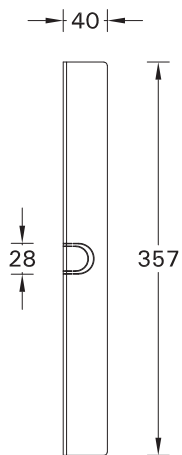

SCE-PALETTA-5

Screw M5(2 pcs.) is included for installation luminaire