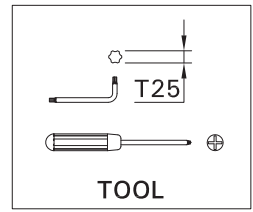

SCE-SANDY-1

Screw M5(2 pcs.) is included for installation luminaire