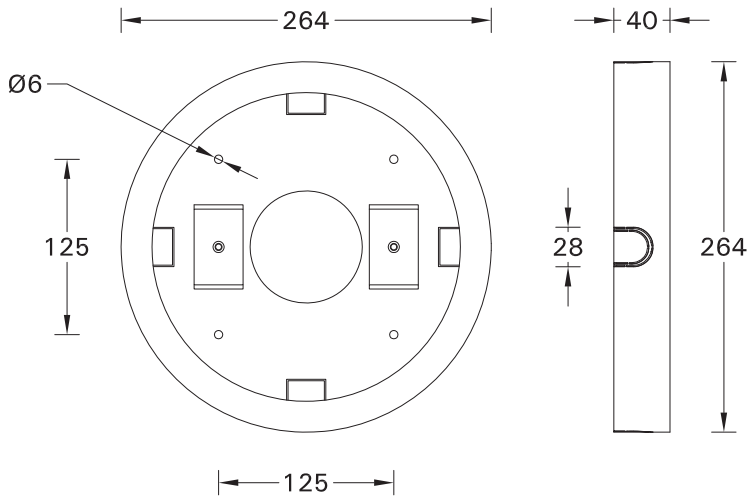

SCE-SANDY-1

Screw M5(2 pcs.) is included for installation luminaire