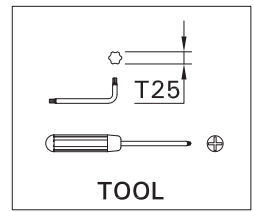

# SCE-SANDY-3

Screw M5(2 pcs.) is included for installation luminaire