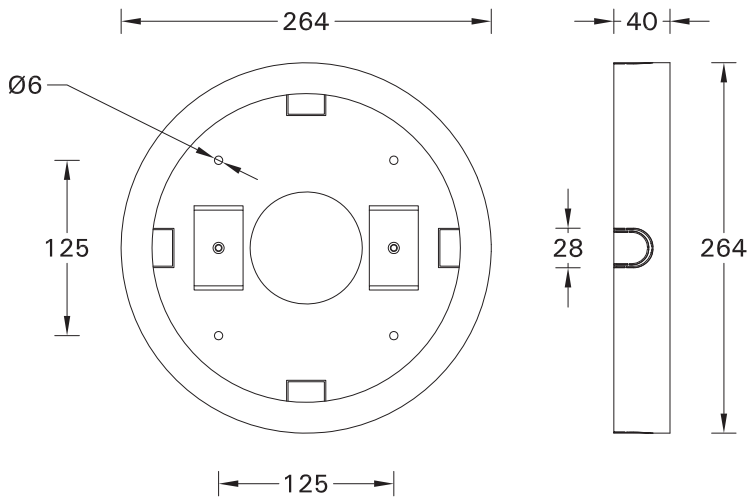

# SCE-SANDY-3

Screw M5(2 pcs.) is included for installation luminaire