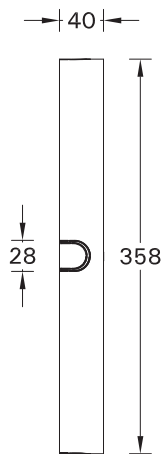

# SCE-SANDY-7

Screw M5(2 pcs.) is included for installation luminaire