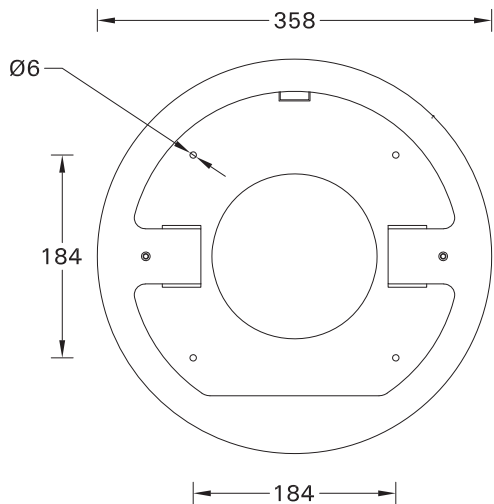

# SCE-SANDY-7

Screw M5(2 pcs.) is included for installation luminaire