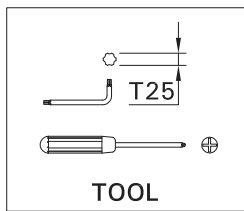

# SCE-SANDY-7

Screw M5(2 pcs.) is included for installation luminaire