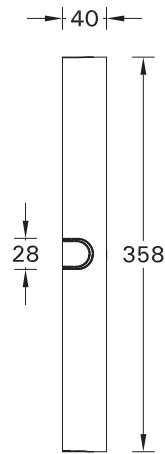

SCE-SANDY-8

Screw M5(2 pcs.) is included for installation luminaire