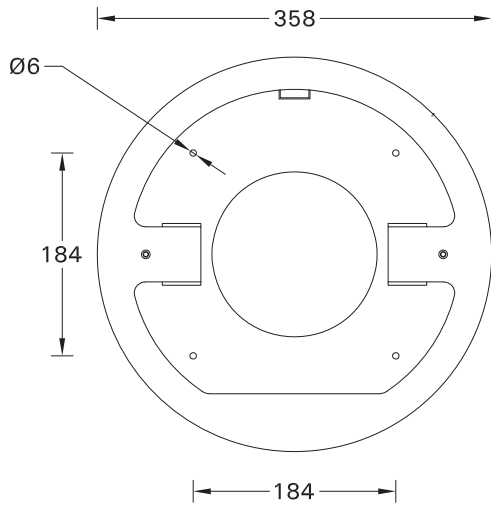

SCE-SANDY-8

Screw M5(2 pcs.) is included for installation luminaire