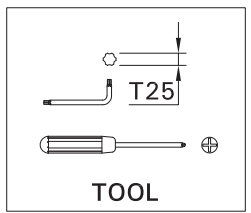

SCE-SANDY-8

Screw M5(2 pcs.) is included for installation luminaire