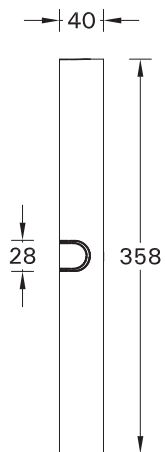

# SCE-SANDY-9

Screw M5(2 pcs.) is included for installation luminaire