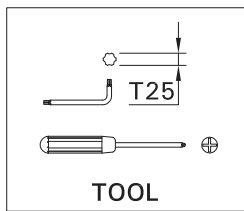

# SCE-SANDY-9

Screw M5(2 pcs.) is included for installation luminaire