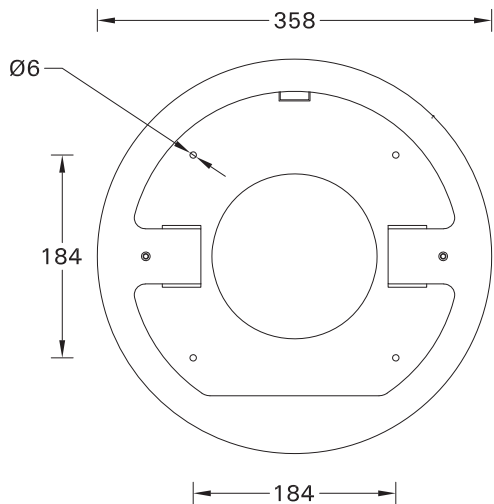

# SCE-SANDY-9

Screw M5(2 pcs.) is included for installation luminaire