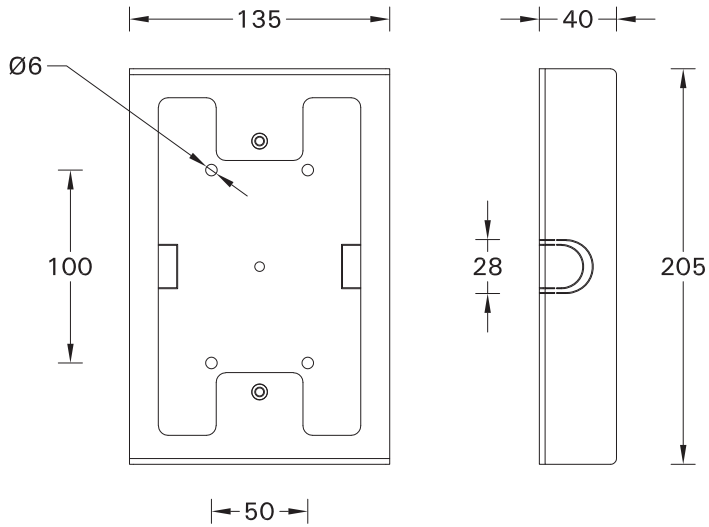

SCE-TANGO-29

Screw M5(2 pcs.) is included for installation luminaire