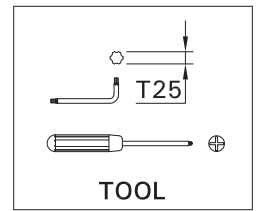

SCE-TANGO-29

Screw M5(2 pcs.) is included for installation luminaire